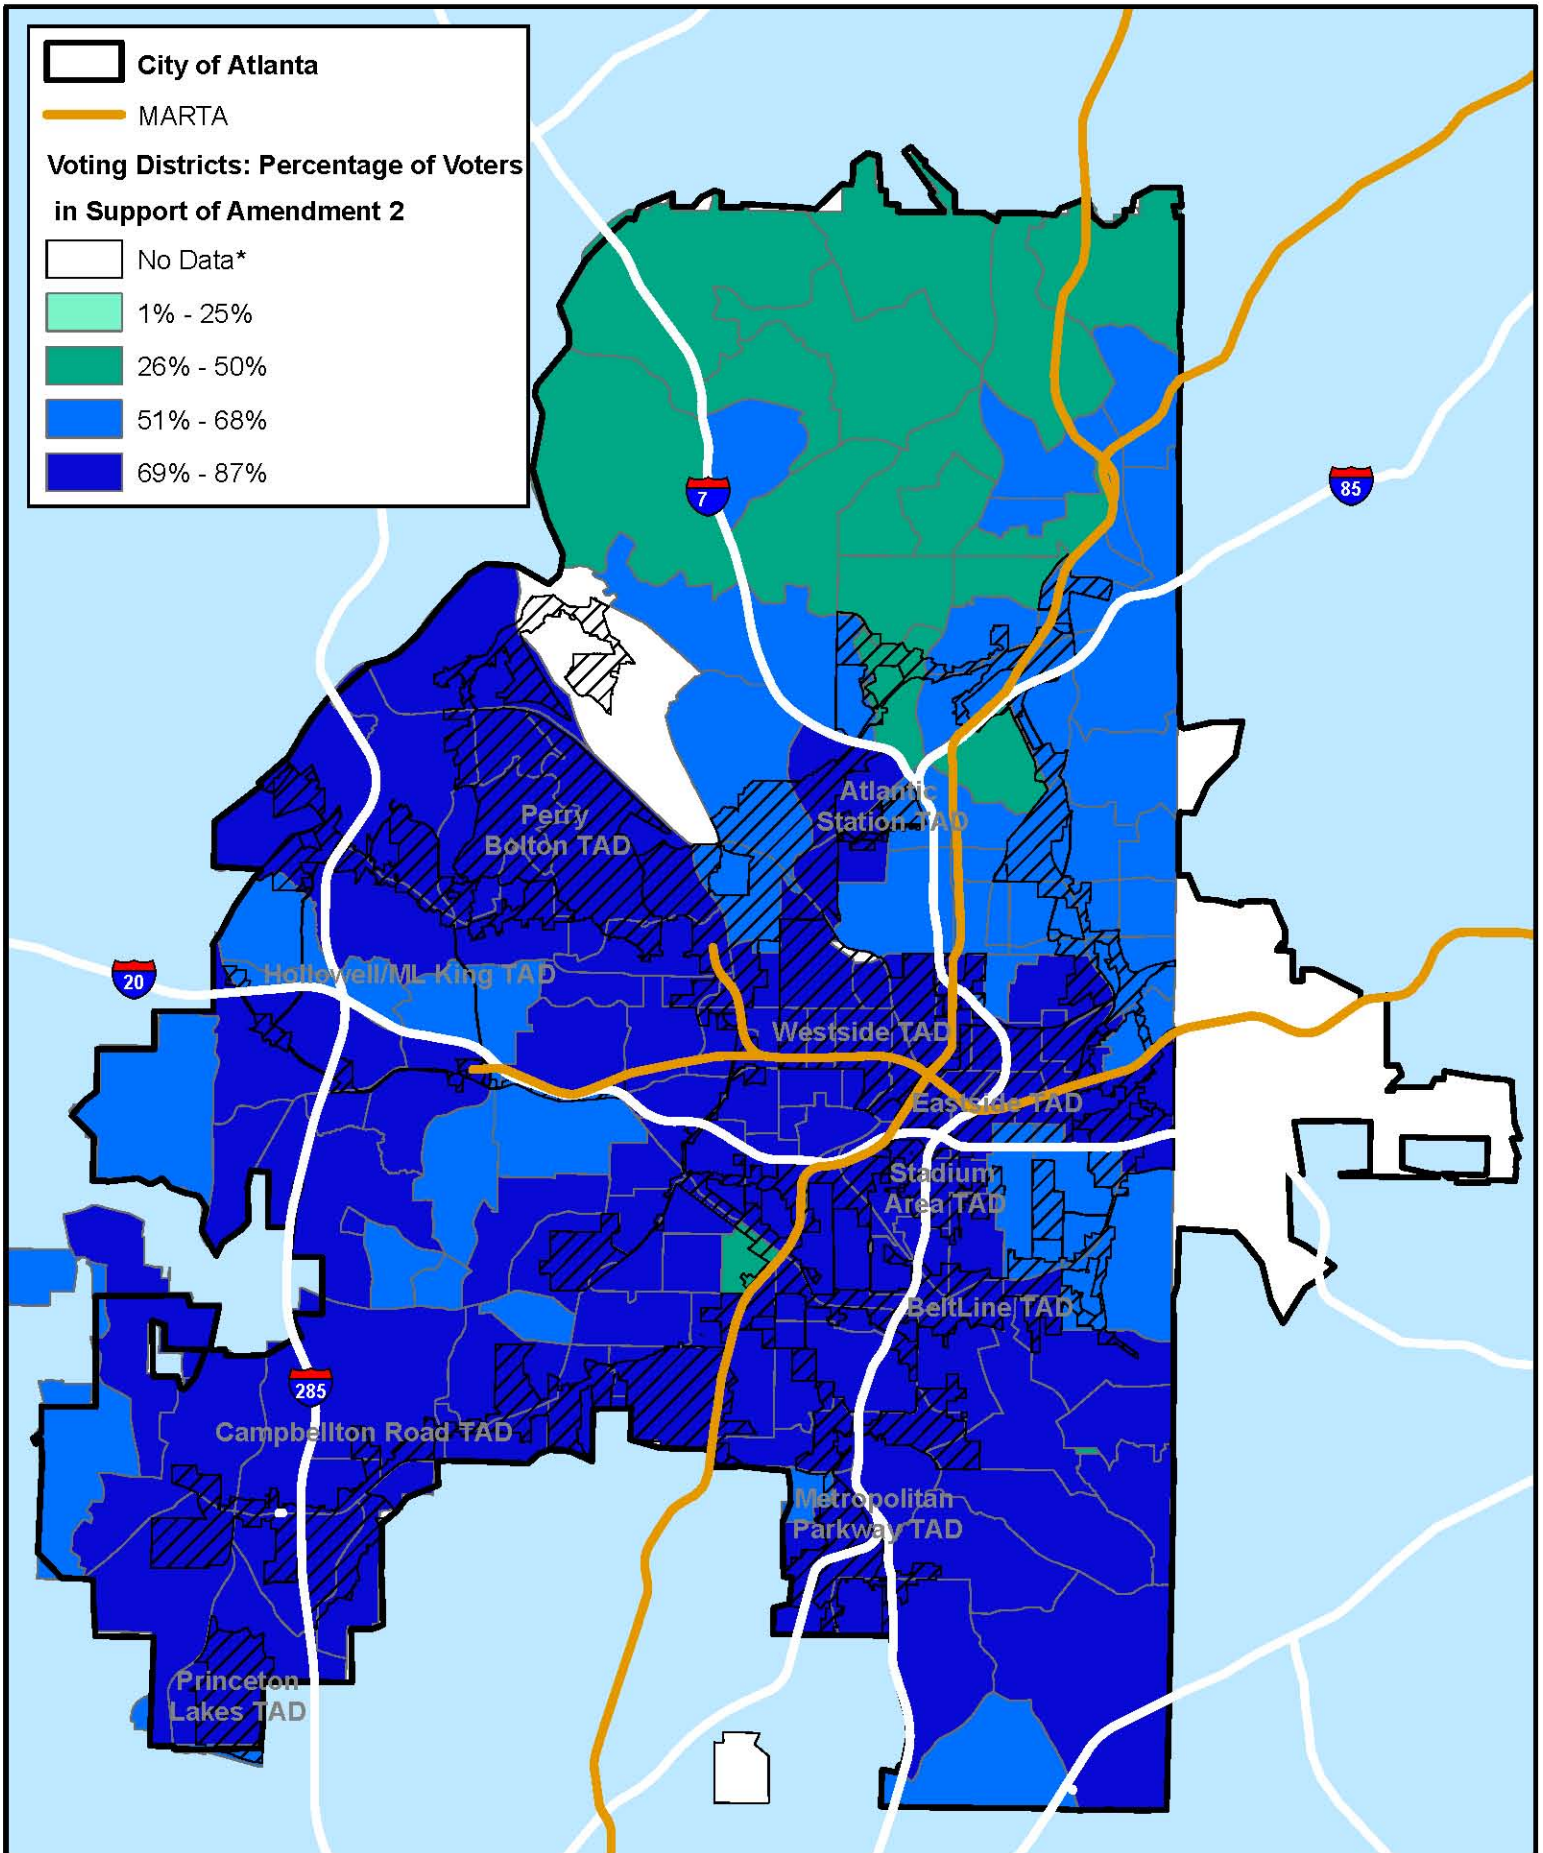

# Voter Support for APS Participation in Redevelopment

\*The areas for which data was not available include DeKalb County and Inman Yard in NW Atlanta in which there is no Voting District.